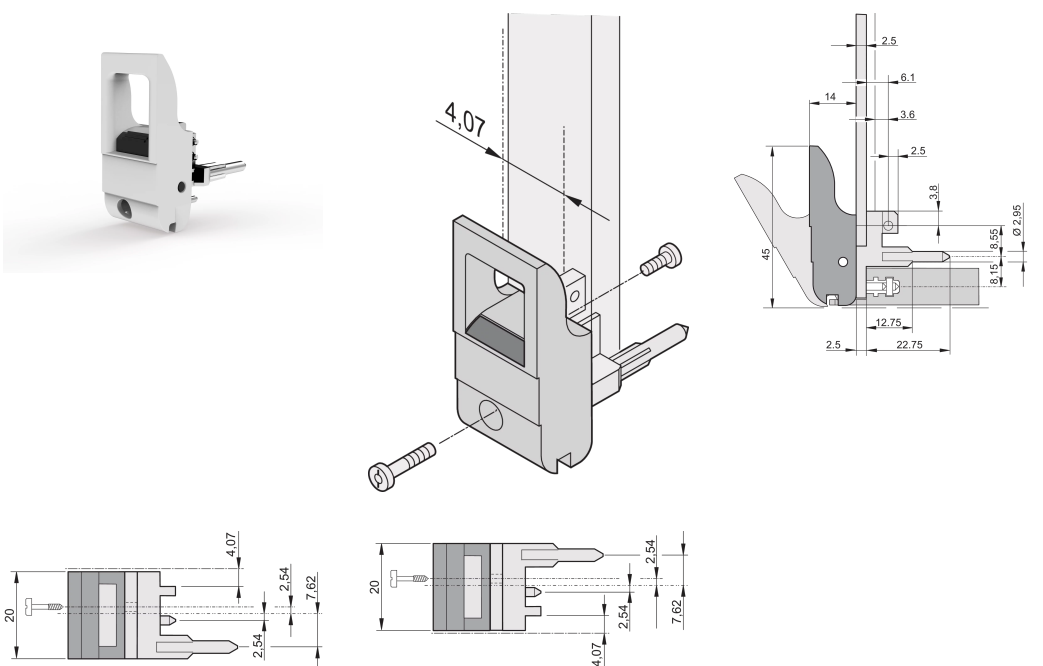

Insertor/Extractor Handle Type IET, Grey Lever, Black Button, Bottom, 10 Pieces

CATALOG NUMBER

20817-660

The inserter/extractor handle, type IET in accordance with IEEE 1101.10. Two of these handles can overcome a single lever force of 700 N (per pair).

CERTIFICATIONS

FEATURES

Suitable for insertion and extraction forces up to 700 N (per pair)

In accordance with IEEE 1101.10 and IEC 60297-3-102

A microswitch can be mounted

With locking

With integrated alignment pin for perforated strip

Codeable i.a.w. IEEE 1101.10 and IEC 60297-3-103

PRODUCT ATTRIBUTES

Package Quantity: 10

Handle Type: IET; Bottom Front; Top Rear I/O

Flammability Rating: UL® 94V-0

Color: Grey

Complies With: EN 45545-2

Material: Polycarbonate