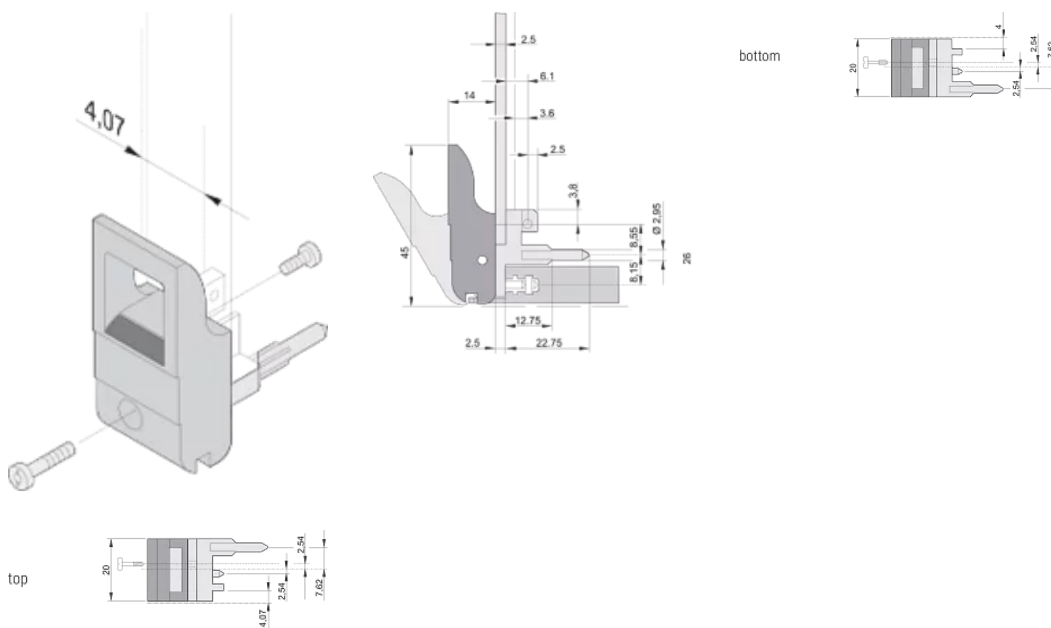

CERTIFICATIONS

FEATURES

Suitable for insertion and extraction forces up to 700 N (per pair)

In accordance with IEEE 1101.10 and IEC 60297-3-102

A microswitch can be mounted

With locking

With integrated alignment pin for perforated strip

Codeable i.a.w. IEEE 1101.10 and IEC 60297-3-103

PRODUCT ATTRIBUTES

Package Quantity: 10

Handle Type: IET; Bottom Front; Top Rear I/O

Flammability Rating: UL® 94V-0

Color: Grey

Complies With: EN 45545-2

Material: Polycarbonate

Product Type: Handle

Type: Inserter/Extractor, Standard

Works With: Front Panels

ADDITIONAL PRODUCT DETAILS

Please order Coding pegs and Microswitch separately.

DIAGRAMS

WARNING

nVent products shall be installed and used only as indicated in nVent's product instruction sheets and training materials. Instruction sheets are available at www.nvent.com and from your nVent customer service representative. Improper installation, misuse, misapplication or other failure to completely follow nVent's instructions and warnings may cause product malfunction, property damage, serious bodily injury and death and/or void your warranty.