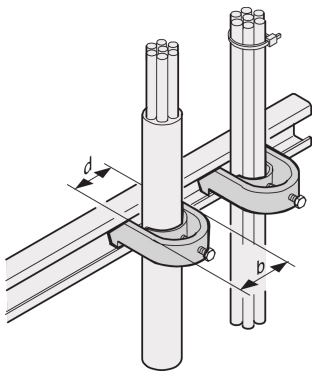

# C-Rail Cable Shell, for Cable Bundle 26 ... 30 mm

## CATALOG NUMBER

**20118-777**

C-Rails are for better cable management. Installation generally behind the 19" uprights. They are compatible with standard cable clabs.