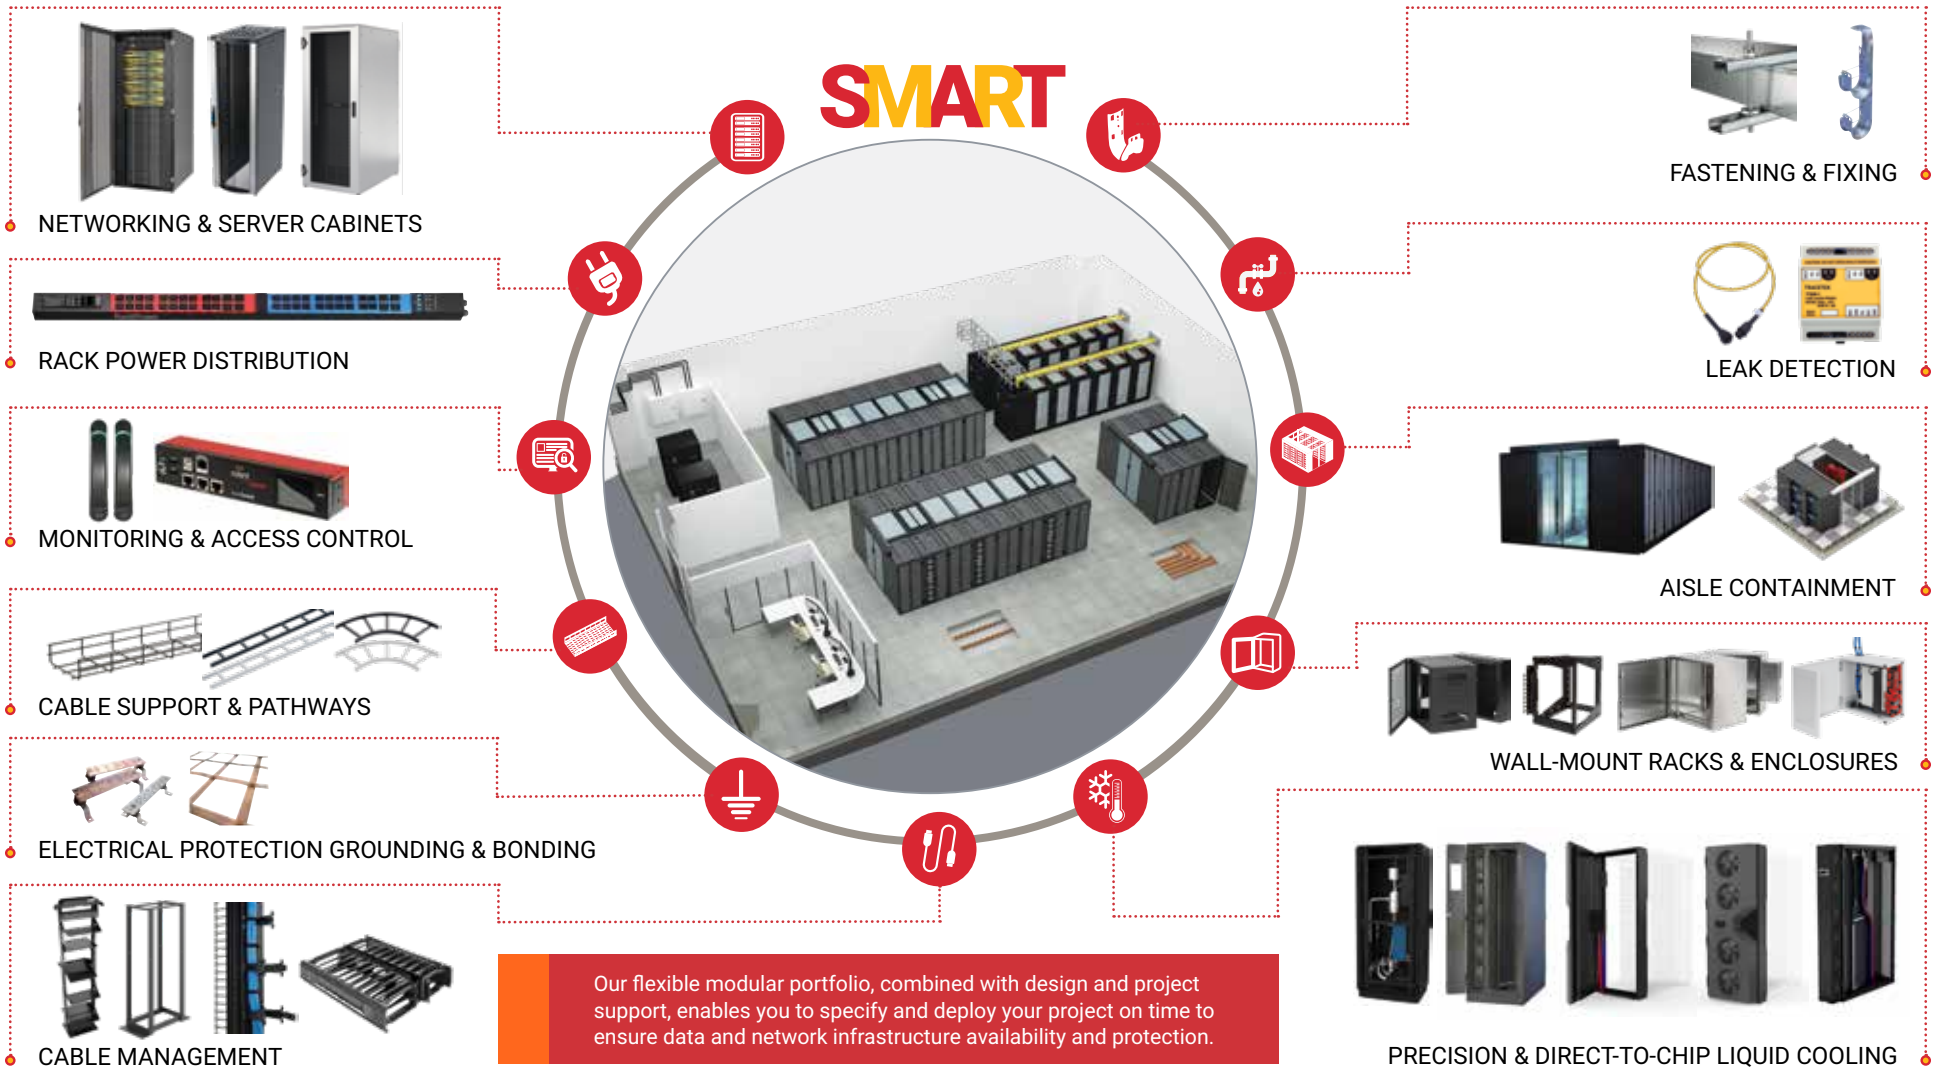

CADDY ERICO HOFFMAN RAYCHEM SCHROFF TRACER

Trusted Data Center & Networking Solutions for a Connected World

COMPLETE PORTFOLIO AIR AND LIQUID COOLING SOLUTIONS