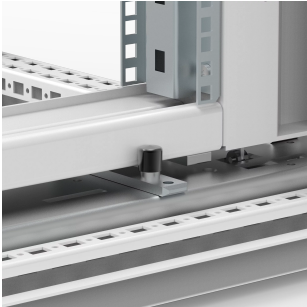

Transport Bracket For Swing Frame, ESFT

The transport bracket keeps the swing frame in a closed position during transport to avoid movements and vibrations that can damage the components assembled in the swing frame.

FEATURES

Description: To block swing frame in a closed position during transportation.

Pack quantity: 1 piece with mounting accessories.

SPECIFICATIONS

Table 1/1

Catalog Number	Height	Width	Depth	Material	Finish	Color
ESFT01	50mm	20mm	128mm	Mild Steel	Powder Coated	Light Gray