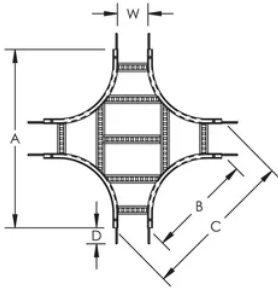

## FEATURES

- Creates a four way intersection for cable tray
- Provides optimal support for high-performance low voltage and data cables
- Innovative SPEEDLOK integrated coupling system
- Safety edge protects cables during installation
- Slotted side channel, eliminating field drilling for cut-to-length applications
- IEC 61537 load rating and earthing compliant
- Responsive design and layout services, including seismic

## SPECIFICATIONS

- Finish:** Hot-Dip Galvanized
- Material:** Steel

Table 1/2

Catalog Number	Article Number	Width (W)	A	B	C	D
----------------	----------------	-----------	---	---	---	---

CL110X600ECH D	840830	600 mm	1350 mm	530 mm	1407 mm	80 mm
CL110X450ECH D	840820	450 mm	1200 mm	530 mm	1195 mm	80 mm
CL110X150ECH D	840800	150 mm	900 mm	530 mm	771 mm	80 mm
CL110X750ECH D	840840	750 mm	1500 mm	530 mm	1619 mm	80 mm
CL110X900ECH D	840850	900 mm	1650 mm	530 mm	1831 mm	80 mm
CL110X300ECH D	840810	300 mm	1050 mm	530 mm	983 mm	80 mm

Table 2/2

Catalog Number	Article Number	E
CL110X600ECHD	840830	110 mm
CL110X450ECHD	840820	110 mm
CL110X150ECHD	840800	110 mm
CL110X750ECHD	840840	110 mm
CL110X900ECHD	840850	110 mm
CL110X300ECHD	840810	110 mm

## DIAGRAMS