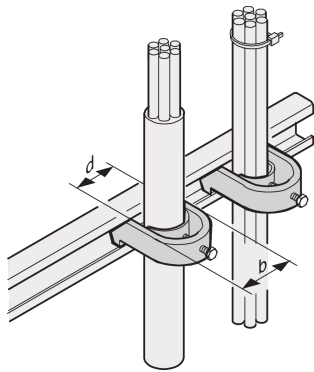

# C-Rail Cable Shell

C-Rails are for better cable management. Installation generally behind the 19" uprights. They are compatible with standard cable clabs.

## FEATURES

For mounting of cables on C-profiles and cable support rails

## SPECIFICATIONS

**Product Type:** Clamp

**Material:** Steel

Table 1/1

Catalog Number	Finish	Package Quantity	Product Family	Type	Works With	Quick Ship
20114-728	Tin Plated	10	Varistar	Cable Clamp		No
20114-731	Tin Plated	10	Varistar	Cable Clamp	Varistar CP	No
20118-775	Tin Plated	10	Varistar	Cable Clamp		No