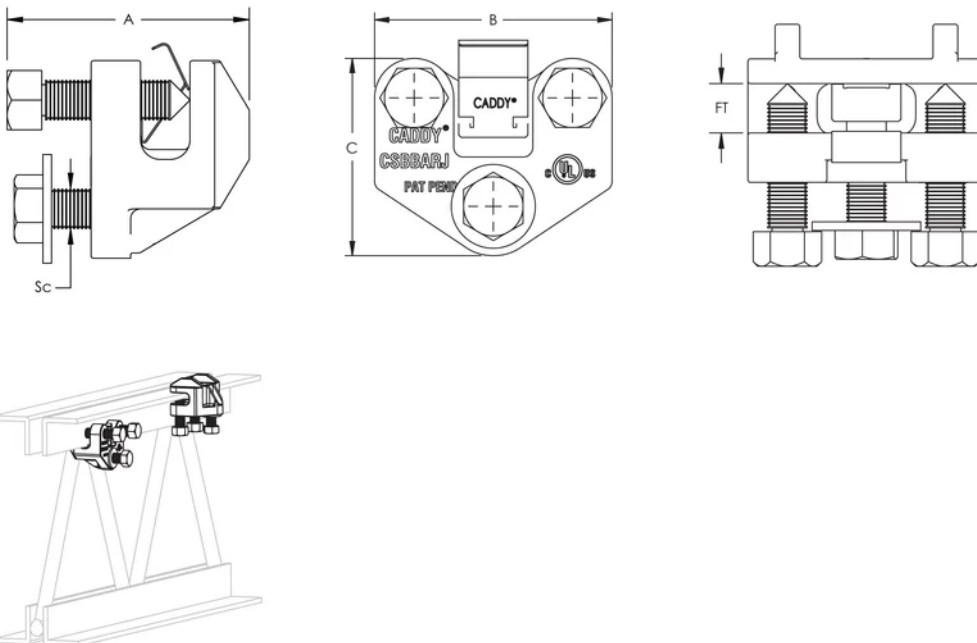

CSBBARJEG	404354	76.2 mm	63.5 mm

ADDITIONAL PRODUCT DETAILS

Structure Attachment and Brace Member are not included.

UL Loads				
Part Number	Structure Attachment Fitting	Flange Thickness	Brace Member	Load Rating
CSBBARJ	CSBUNIV050	6 - 13 mm	DN25 - DN50 Sch. 40 NPS	4004 N
	CSBURC12	6 - 13 mm	CSB12CBL	1859 N
			CSB18CBL	3434 N
			CSB36CBL	4893 N

FM Loads					
Brace Direction	Service Pipe Size	Horizontal Capacity per Intallation Angle from Vertical			
		30° - 44°	45° - 59°	60° - 74°	75° - 90°
Parallel	N/A	6270 N	9385 N	11300 N	12590 N
Perpendicular	N/A	7740 N	7605 N	9165 N	10230 N

DIAGRAMS

WARNING

nVent products shall be installed and used only as indicated in nVent's product instruction sheets and training materials. Instruction sheets are available at www.nvent.com and from your nVent customer service representative. Improper