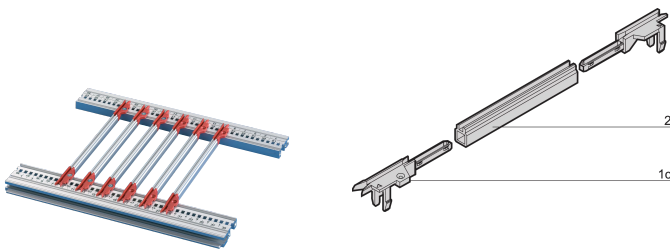

Guide Rail End Piece, 4.4" PCB Type, Groove Width 2 mm, Red

CATALOG NUMBER

64560-057

Plastic end pieces for individual multi-piece guide rails with plastic or extrusion mid-piece. Available as Standard, Accessory or 4.4" PCB types. End pieces can be optional equipped with a ESD clip, which ensures conductive contact between PCB and horizontal rail. Suitable for RatiopacPRO/-AIR, PropacPRO, CompacPRO and EuropacPRO.

CERTIFICATIONS

FEATURES

Guide rail end pieces (PBT) for individual multi-piece guide rails with plastic or aluminum extrusion mid-piece.

Guide rails end piece can be clipped into horizontal rails (Al extrusion) or into 1.5 mm thick plates

Storage temperature: 0 °C ... +60 °C

PRODUCT ATTRIBUTES

Product Type: Rail End Piece

Product Family: EuropacPRO; RatiopacPRO; RatiopacPRO AIR; CompacPRO; PropacPRO; MultipacPRO; Inpac

Type: 4.4" PCB

Works With: Subracks; Cases; Chassis

Package Quantity: 1

Package Unit: Pair

Gross Weight: 0.003kg

Material: Polybutylene Terephthalate

ADDITIONAL PRODUCT DETAILS

Delivery is in standard pack multiples. Pricing is per individual item.

WARNING

nVent products shall be installed and used only as indicated in nVent's product instruction sheets and training materials. Instruction sheets are available at www.nvent.com and from your nVent customer service representative. Improper installation, misuse, misapplication or other failure to completely follow nVent's instructions and warnings may cause product malfunction, property damage, serious bodily injury and death and/or void your warranty.