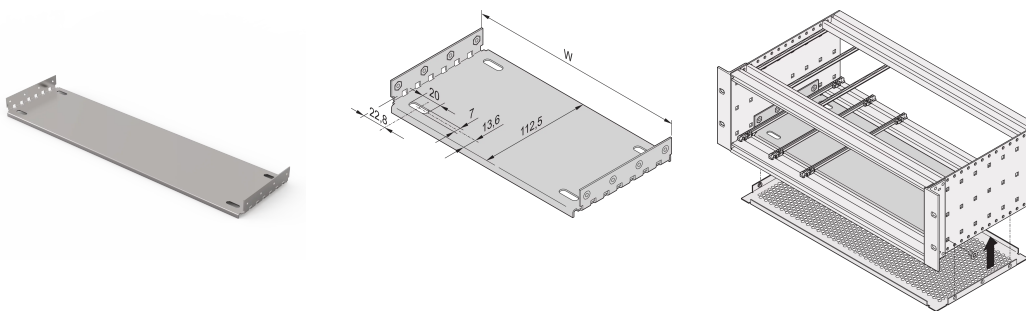

EuropacPRO Mounting Plate for Use With Cover Plate, 28 HP, 220 mm Board Length

CATALOG NUMBER

34563-009

Material	HP	W	D
34563001	28	146,87	112,50
34563009	28	146,87	172,50
34563002	42	217,99	112,50
34563014	42	217,99	172,50
34563003	63	324,67	112,50
34563019	63	324,67	172,50
34563004	84	431,35	112,50
34563024	84	431,35	172,50
34563026	84	431,35	232,50
34563028	84	431,35	292,50
34563042	84	431,35	352,50
34563044	84	431,35	412,50

Mounting plate for use with cover plates for installation and fixing of heavy components. Full width mounting plates (as wide as the subrack or the system case) are fixed to the side panels. The partial width mounting plates are fixed to the side panel and horizontal rail by means of an assembly strip.

Guide rails Type 4,4" and type strengthened cannot be used in combination with a mounting plate. Top / bottom cover which will be inserted into the groove of the light (type L) horizontal rails cannot be used in combination with a mounting plate.

CERTIFICATIONS

FEATURES

For installation and fixing of heavy components

Mounting plate, full width: The mounting plate is as wide as the subrack/system case and is fixed to the side panels

A guide rail can be fitted in first and last slot position