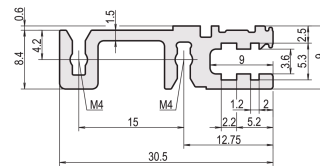

## CATALOG NUMBER

**34560-742**

Combinations of horizontal rails and side panels

|                 |            | + = can be combined, - = combination not recommended |   |   |                    |
|-----------------|------------|--|---|---|--------------------|
| Horizontal rail | Light 1-F  | -  | + | + | subcase to request |
| Horizontal rail | FluoBlen-F | +  | + | + | subcase to request |
| Horizontal rail | Heavy 2-F  | +  | + | - | subcase to request |
| Horizontal rail | Rugged 1-F | +  | + | - | subcase to request |
| Side panel      | Light 1-F  |  |   |   |                    |
|                 | FluoBlen-F |  |   |   |                    |
|                 | Heavy 2-F  |  |   |   |                    |
|                 | Rugged 1-F |  |   |   |                    |