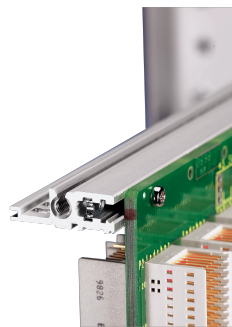

# Horizontal Rail, Rear, Type H-VT, Heavy, 42 HP

## CATALOG NUMBER

**34560-742**

Combinations of horizontal rails and side panels

|                 |            | + = can be combined, - = combination not recommended |   |   |                    |
|-----------------|------------|--|---|---|--------------------|
| Horizontal rail | Light 1-F  | -  | + | + | subcase to request |
| Horizontal rail | FluoBlen-F | +  | + | + | subcase to request |
| Horizontal rail | Heavy 2-F  | +  | + | - | subcase to request |
| Horizontal rail | Rugged 1-F | +  | + | - | subcase to request |
| Side panel      | Light 1-F  |  |   |   |                    |
|                 | FluoBlen-F |  |   |   |                    |
|                 | Heavy 2-F  |  |   |   |                    |
|                 | Rugged 1-F |  |   |   |                    |

The horizontal rail, type VT enables the direct assembly of a backplane.

## FEATURES

For direct backplane mounting

Mounting top and bottom

Recessed installation for high mechanical demands (H-VT)

Aluminum extrusion, anodized finish, conductive contact surface