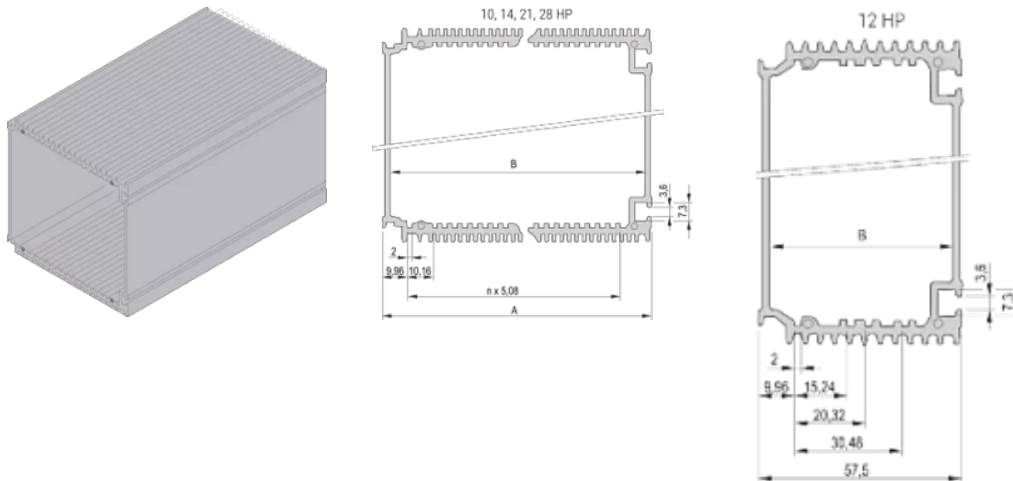

Product Type: Cover

Rack Height: 3U

Works With: Cassettes

Gross Weight: 0.778kg

PCB Length metric: 220mm

ADDITIONAL PRODUCT DETAILS

Please order front Panel, rear Panel, brackets for PCBs and fixing materials separately.

Please take into consideration that deliveries may be carried out in the stated SPQs (SPQ, e.g. 5 pieces, 10 pieces, 50 pieces, etc.). Differing order quantities (e.g. 2 pieces) may be changed to the next possible delivery quantity = Standard Pack Quantity.

DIAGRAMS

WARNING

---

nVent products shall be installed and used only as indicated in nVent's product instruction sheets and training materials. Instruction sheets are available at www.nvent.com and from your nVent customer service representative. Improper installation, misuse, misapplication or other failure to completely follow nVent's instructions and warnings may cause product malfunction, property damage, serious bodily injury and death and/or void your warranty.