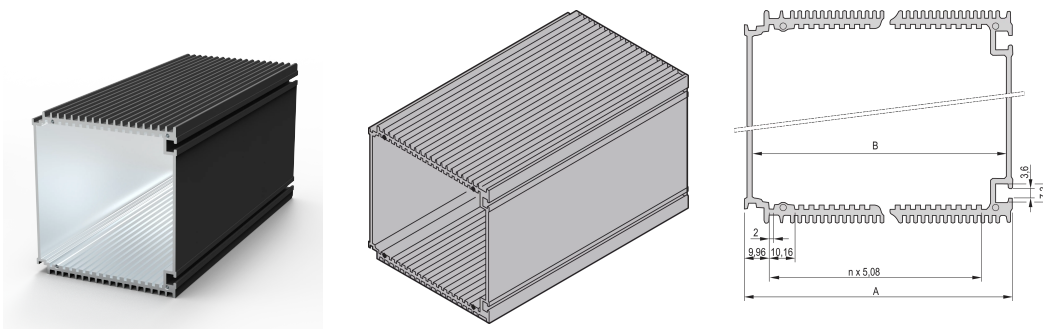

HF Frame Type Plug-In Unit Body Tube, 21 HP, for 220 mm Deep PCB

CATALOG NUMBER

30809-672

The black HF body tube, for HF frame-type plug-in unit enables a user to insert PCBs.

CERTIFICATIONS

FEATURES

The black HF body tube, for HF frame-type plug-in unit enables a user to insert PCBs

The tube offers a shielding against high-frequency radiation

Module body with cooling Fins

Plug-in unit can be mounted in a subrack or fitted laterally to a mounting plate with the slide nut

PRODUCT ATTRIBUTES

Rack Width: 21HP

Package Quantity: 1

Finish: Anodized

Length (L): 227mm

Material: Aluminum

Product Type: Cover

Rack Height: 3U

Works With: Cassettes

Gross Weight: 0.778kg

PCB Length metric: 220mm

ADDITIONAL PRODUCT DETAILS

Please order front Panel, rear Panel, brackets for PCBs and fixing materials separately.

Please take into consideration that deliveries may be carried out in the stated SPQs (SPQ, e.g. 5 pieces, 10 pieces, 50 pieces, etc.). Differing order quantities (e.g. 2 pieces) may be changed to the next possible delivery quantity = Standard Pack Quantity.