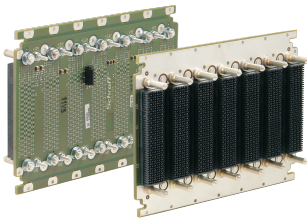

VPX Backplane, 6 U, 10 Slots, BKP6-CEN10-11.2.4-4 RTM

CATALOG NUMBER

23001-816

The nVent SCHROFF VPX Backplane have excellent Signal Integrity for highest data transfer rates.

CERTIFICATIONS

FEATURES

In accordance with: VITA 46.0 VPX base standard; VITA 46.3 Serial RapidIO on VPX; VITA 46.4 PCI Express on VPX Fabric Connector; VITA 46.7 Ethernet on VPX Fabric Connector; VITA 46.11 System Management for VPX

DIP switch for system slot settings

JTAG connections

Lockable aux utility and sense connectors

M4 power studs for power supply, max. 22 A per slot for each voltage

PRODUCT ATTRIBUTES

Product Type: Backplane

Number of Slots: 10

Rack Height: 6U

Backplane Type: VPX, VITA 65

Slot Width: 5HP

Connector Type: MultiGig

Power Connector Type: Powerstuds M4

Utility Connector Type: Microfit, 8-pin

Width: 262.55mm