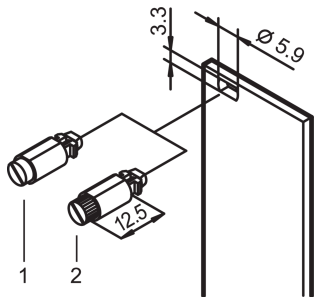

Quarter-Turn Fastener, Slotted Head, Grey; 100 pieces

CATALOG NUMBER

21101-847

1/4 rotary lock with defined stop.

CERTIFICATIONS

FEATURES

1/4 rotary lock with defined stop

Identification of locking position due to slot position

Height: 6mm

Material: Steel; Zinc Alloy; Thermoplastic

Product Type: Hardware Kit

Width: 7mm

Works With: Front Panels

Fastener Type: Slotted Head

ADDITIONAL PRODUCT DETAILS

Quick-release fasteners: mounting without threaded inserts.