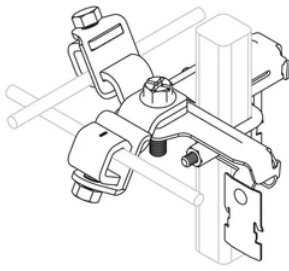

DIAGRAMS

WARNING

---

nVent products shall be installed and used only as indicated in nVent's product instruction sheets and training materials. Instruction sheets are available at www.nvent.com and from your nVent customer service representative. Improper installation, misuse, misapplication or other failure to completely follow nVent's instructions and warnings may cause product malfunction, property damage, serious bodily injury and death and/or void your warranty.

Our powerful portfolio of brands:

CADDY ERICO HOFFMAN ILSCO SCHROFF TRACHTE