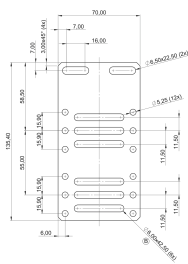

PDU Mounting Bracket for Mounting of Two Socket Strips Side by Side

Data Solutions

CATALOG NUMBER

23130-010

Assembly kits for PDUs. Allows easy integration of PDUs in a rack.

CERTIFICATIONS

FEATURES

Easy assembly of basic and RackPower PDUs

PRODUCT ATTRIBUTES

Type: Intelligent PDU; Double

Package Quantity: 2

Finish: Powder Coated

Material: Steel

Product Type: Bracket

WARNING

nVent products shall be installed and used only as indicated in nVent's product instruction sheets and training materials. Instruction sheets are available at www.nvent.com and from your nVent customer service representative. Improper installation, misuse, misapplication or other failure to completely follow nVent's instructions and warnings may cause product malfunction, property damage, serious bodily injury and death and/or void your warranty.