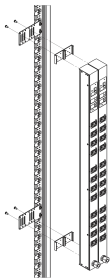

PDU Mounting Bracket for Mounting of Two Socket Strips Side by Side

Data Solutions

CATALOG NUMBER

23130-010

Assembly kits for PDUs. Allows easy integration of PDUs in a rack.

CERTIFICATIONS

FEATURES

Easy assembly of basic and RackPower PDUs

PRODUCT ATTRIBUTES

Type: Intelligent PDU; Double

Package Quantity: 2

Finish: Powder Coated

Material: Steel

Product Type: Bracket

WARNING

nVent products shall be installed and used only as indicated in nVent's product instruction sheets and training materials. Instruction sheets are available at www.nvent.com and from your nVent customer service representative. Improper installation, misuse, misapplication or other failure to completely follow nVent's instructions and warnings may cause product malfunction, property damage, serious bodily injury and death and/or void your warranty.