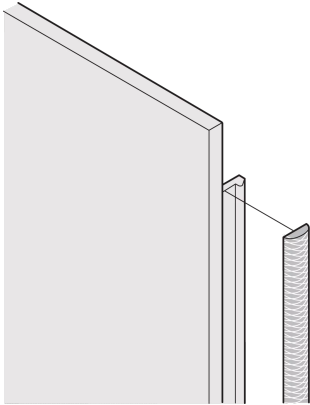

Front Panel EMC Textile Shielding Kit, -40 up to +70°C

The textile EMC gaskets are inserted into a slot on the right hand side of the U-shaped front panels. The gaskets are glued to the front panel.

CERTIFICATIONS

FEATURES

Textile EMC gasket is affixed laterally on the front panel or in the groove of the right-hand profile as appropriate.

Profile seal is bonded onto the contact surface of the 19" bracket or of the rear angle and sets up the conductive connection to the U-shaped front panels