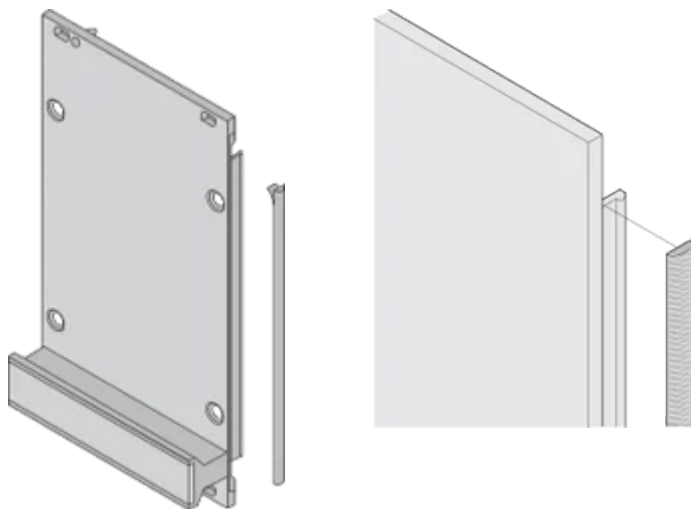

ADDITIONAL PRODUCT DETAILS

EMC gaskets (textile) are required for shielding the front panels.

DIAGRAMS

WARNING

---

nVent products shall be installed and used only as indicated in nVent's product instruction sheets and training materials. Instruction sheets are available at www.nvent.com and from your nVent customer service representative. Improper installation, misuse, misapplication or other failure to completely follow nVent's instructions and warnings may cause product malfunction, property damage, serious bodily injury and death and/or void your warranty.

North America

All locations
+1.763.422.2661
Chat with us:
nvent.com/schroff

Europe

Straubenhardt, Germany
+49.7082.794.0
Betschdorf, France
+33.3.88.90.64.90
Warsaw, Poland
+48.22.209.98.35
Assago, Italy
+39.02.932.7141
Chat with us:
nvent.com/schroff

Asia

Shanghai, China
+86.21.2412.6943
Qingdao, China
+86.532.8771.6101
Singapore
+65.6768.5800
Shin-Yokohama, Japan
+81.45.476.0271
Chat with us:
nvent.com/schroff

Middle East & India

Dubai, United Arab
Emirates
+971.4.378.1700
Bangalore, India
+91.80.6715.2001
Istanbul, Turkey
+90.216.250.7374
Chat with us:
nvent.com/schroff

Our powerful portfolio of brands:

CADDY ERICO HOFFMAN ILSCO SCHROFF TRACHTE