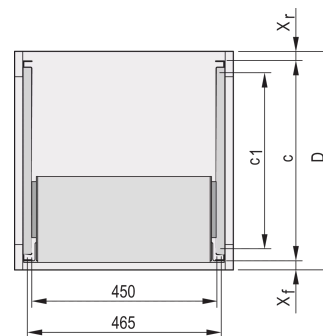

# C-Profile Adaptor for Subracks Assembled into Cabinets, 355 mm

## CATALOG NUMBER

**24562-456**

The C-profile, assembled on the Side Panel of the subrack serves to fix the subrack on the guiding profile when mounted into a cabinet.