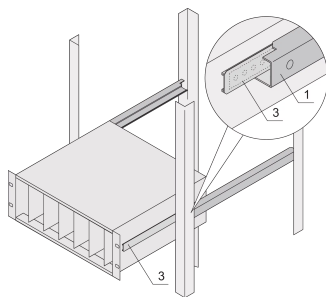

# C-Profile Adaptor for Subracks Assembled into Cabinets, 355 mm

## CATALOG NUMBER

**24562-456**

The C-profile, assembled on the Side Panel of the subrack serves to fix the subrack on the guiding profile when mounted into a cabinet.

## FEATURES

The C-profile fixes the subrack on the guiding profile when mounted into a cabinet.