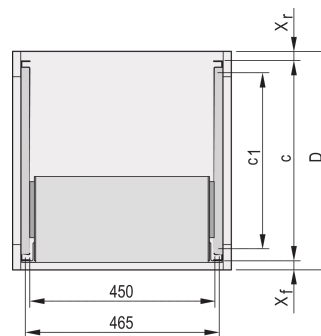

C-Profile Adaptor for Subracks Assembled into Cabinets, 175 mm

CATALOG NUMBER

24562-453

The C-profile, assembled on the Side Panel of the subrack serves to fix the subrack on the guiding profile when mounted into a cabinet.

CERTIFICATIONS

FEATURES

The C-profile fixes the subrack on the guiding profile when mounted into a cabinet.

PRODUCT ATTRIBUTES

Depth: 175mm

Package Quantity: 2

Finish: Anodized

Material: Aluminum