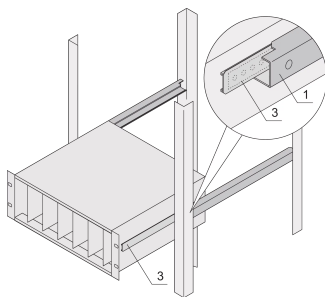

C-Profile Adaptor for Subracks Assembled into Cabinets, 175 mm

CATALOG NUMBER

24562-453

The C-profile, assembled on the Side Panel of the subrack serves to fix the subrack on the guiding profile when mounted into a cabinet.

CERTIFICATIONS

FEATURES

The C-profile fixes the subrack on the guiding profile when mounted into a cabinet.

PRODUCT ATTRIBUTES

Depth: 175mm

Package Quantity: 2

Finish: Anodized

Material: Aluminum

Product Family: EuropacPRO

Product Type: Telescopic Slide

Works With: Subracks

ADDITIONAL PRODUCT DETAILS

Note: No end stop when pulling out the subrack.

WARNING

nVent products shall be installed and used only as indicated in nVent's product instruction sheets and training materials. Instruction sheets are available at www.nvent.com and from your nVent customer service representative. Improper installation, misuse, misapplication or other failure to completely follow nVent's instructions and warnings may cause product malfunction, property damage, serious bodily injury and death and/or void your warranty.