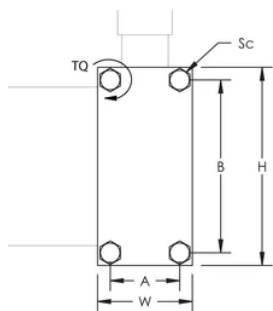

DIAGRAMS

WARNING

nVent products shall be installed and used only as indicated in nVent's product instruction sheets and training materials. Instruction sheets are available at www.nvent.com and from your nVent customer service representative. Improper installation, misuse, misapplication or other failure to completely follow nVent's instructions and warnings may cause product malfunction, property damage, serious bodily injury and death and/or void your warranty.

North America

+1.800.753.9221

Option 1 – Customer Care

Option 2 – Technical

Support

Europe

Netherlands:

+31 800-0200135

France:

+33 800 901 793

Europe

Germany:

800 1890272

Other Countries:

+31 13 5835404

APAC

Shanghai:

+ 86 21 2412 1618/19

Sydney:

+61 2 9751 8500

Our powerful portfolio of brands:

CADDY

ERICO

HOFFMAN

ILSCO

SCHROFF

TRACHTE