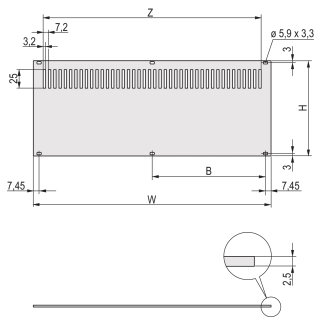

Rear Panel for RatiopacPRO/PropacPRO, Perforated, Unshielded

The perforated rear panel, Al, 2.5 mm is unshielded. The rear side is conductive.

CERTIFICATIONS

FEATURES

Rear panel, Al, 2.5 mm, front: anodized, rear: conductive; unshielded

Enables mounting on horizontal rails

For Mounting on Horizontal Rails

SPECIFICATIONS

Material:	Aluminum
Finish:	Anodized; Passivated
Works With:	Cases
Product Family:	RatiopacPRO; RatiopacPRO AIR
Type:	Rear Panel
Product Type:	Side Panel

Table 1/1

Catalog Number	Rack Height	Rack Width	Package Quantity	Height	Width	Quick Ship
----------------	-------------	------------	------------------	--------	-------	------------

30849-014	2U	42HP	1	67.9mm	213mm	No
30849-016	2U	84HP	1	67.9mm	426.4mm	No
30849-008	3U	28HP	1	112.35mm	141.9mm	No
30849-021	3U	42HP	1	112.35mm	213mm	No
30849-022	3U	63HP	1	112.35mm	319.7mm	No
30849-023	3U	84HP	1	112.35mm	426.4mm	No
30849-028	4U	42HP	1	156.8mm	213mm	No
30849-029	4U	63HP	1	156.8mm	319.7mm	No
30849-030	4U	84HP	1	156.8mm	426.4mm	No
30849-037	6U	84HP	1	245.7mm	426.4mm	No
30849-036	6U	63HP	1	245.7mm	319.7mm	No
30849-015	2U	63HP	1	67.9mm	319.7mm	No
30849-009	4U	28HP	1	156.8mm	141.9mm	No
30849-010	6U	28HP	1	245.7mm	141.9mm	No
30849-035	6U	42HP	1	245.7mm	213mm	No
30849-007	2U	28HP	1	67.9mm	141.9mm	No
30849-011	5U	28HP	1	220mm	215mm	No
30849-171	5U	42HP	1	220mm	215mm	No
30849-172	5U	63HP	1	220mm	215mm	No