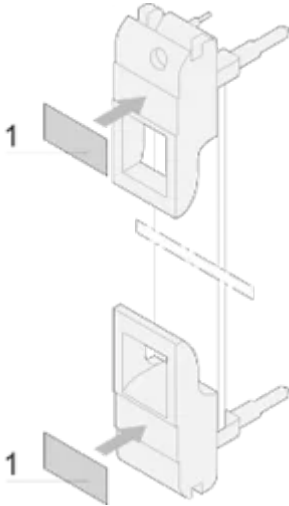

Plug-In Unit Label Strip for IE-Handle

Polyester, self-adhesive, white label for IET or IEL handles.

CERTIFICATIONS

FEATURES

Label strips, Polyester, self-adhesive, white

For IE-handles

SPECIFICATIONS

Product Type: Label

Material: Polyethylene

Table 1/1

Catalog Number	Works With	Package Quantity	Quick Ship
60817-340	Front Panels	210	No

Catalog Number	Works With	Package Quantity	Quick Ship
60817-341	Front Panels	320	No

DIAGRAMS