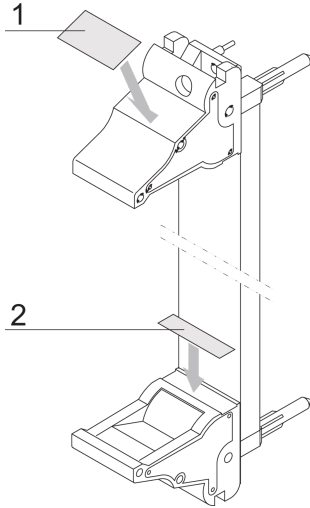

Plug-In Unit Label Strip for IE-Handle

Polyester, self-adhesive, white label for IET or IEL handles.

CERTIFICATIONS

FEATURES

Label strips, Polyester, self-adhesive, white

For IE-handles

SPECIFICATIONS

Product Type: Label

Material: Polyethylene

Table 1/1

Catalog Number	Works With	Package Quantity	Quick Ship
60817-340	Front Panels	210	No

Catalog Number	Works With	Package Quantity	Quick Ship
60817-341	Front Panels	320	No

DIAGRAMS