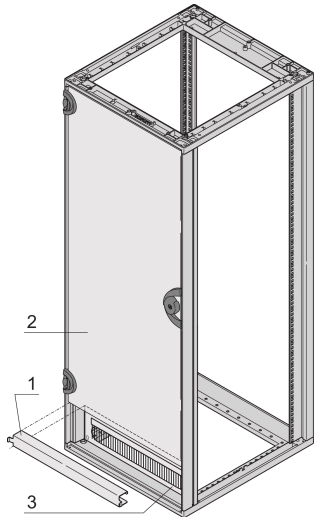

Novastar Door Hinge Bracket for Shortened Door

Door Hinge Bracket for shortened Doors, Heavy-Duty and Slim-Line, Front or Rear.

CERTIFICATIONS

FEATURES

Mounting (1 U assembly space required) can be above or below the short door

For steel doors that do not run the full height of the cabinet

Requires 1 U installation space

The clearance can be covered by 19" front panels or a cable through-ducting plate (3 U or 4 U)

SPECIFICATIONS

Product Type: Bracket

Table 1/2

Catalog Number	Rack Height	Width	Material	Works With	Package Quantity	Color

27230-060	1U	553mm	Steel	Cabinet	1	Black Grey
27230-061	1U	553mm	Steel		1	Black Grey
27230-098		553mm	Steel	Cabinet	1	Black Grey