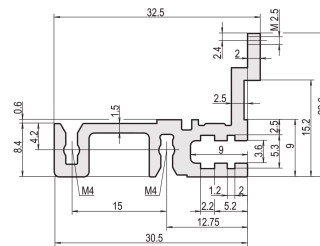

Horizontal Rail, Rear, Type H-MZ, Heavy, With Z-Rail, 42 HP

CATALOG NUMBER

34560-942

Combinations of horizontal rails and side panels

		+ = can be combined		- = combination not recommended	
Rear rail	Standard	-	+	+	+
	Heavy	+	+	+	+
Front rail	Standard	+	+	-	-
	Heavy	+	+	-	-
Horizontal rail	Standard	-	-	-	-
	Heavy	-	-	-	-
Side panel	Light	-	-	-	-
	Heavy	-	-	-	-

The horizontal rail, type heavy with MZ enables the use of DIN connectors. The connectors are in accordance with EN 60603-2.

CERTIFICATIONS

FEATURES

For directly mounting connectors complying with EN 60603 (DIN 41612)

With Z-rail for high mechanical load (H-MZ)

Aluminum extrusion, anodized finish, conductive contact surface

PRODUCT ATTRIBUTES

Rack Width: 42HP

Package Quantity: 1

Finish: Anodized

Length: 218.44mm

Material: Aluminum