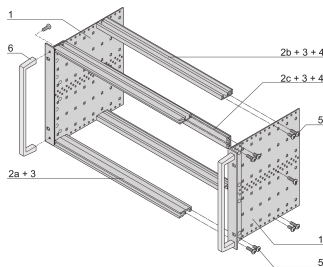

EuropacPRO 19" Subrack Kit for Backplane, Heavy, Retrofit Shielding, With Front Handle, 3 U, 355 mm

CATALOG NUMBER

24567-164

Non-EMC shielded subrack for backplane mounting, heavy version with tox welded side panels and front handle.

CERTIFICATIONS

FEATURES

Subrack with side panel type H ("Heavy"), 19" bracket is firmly fixed to side panel (tox-cold welded)

Supplied as space-saving flat-pack

Rear horizontal rail for backplane mounting with insulation strip

Horizontal rail type "Heavy"

Shock and Vibration resistance up to 5 g

IP 20, in accordance with IEC 60529

Shock and vibration tested to the German "Bahn" standards BN 411002, BN 411003

Internal and external dimensions in accordance with: IEC 60297-3-100, -101, IEEE 1101.1