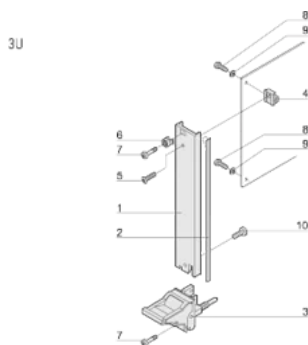

CERTIFICATIONS

FEATURES

U-shaped front panel for textile gasket

Suitable for insertion and extraction forces up to 700 N (per pair)

Enable the installation of a microswitch

Enable the installation of coding pegs in accordance with IEC 60297-3-103/ IEEE 1101.10

PRODUCT ATTRIBUTES

Rack Width: 12HP

Package Quantity: 1

Handle Type: IEL

Mounting: Screw-on Front

EMC Gasket Type: Textile EMC

Front Finish: Anodized

Rear Finish: Etched

Treated Edges: No

Complies With: IEC 60297-3-102; IEEE 1101.10; IEC 60297-3-103; IEEE 1101.1/11

EMC Shielding: Yes

Finish: Anodized; Passivated

Height (H): 128.4mm

Material: Aluminum

Product Type: Front Panel

Rack Height: 3U

Type: Front Panel with Handle (PIU)

Width (W): 60.6mm

Gross Weight: 0.118kg

DIAGRAMS

WARNING

nVent products shall be installed and used only as indicated in nVent's product instruction sheets and training materials. Instruction sheets are available at www.nvent.com and from your nVent customer service representative. Improper