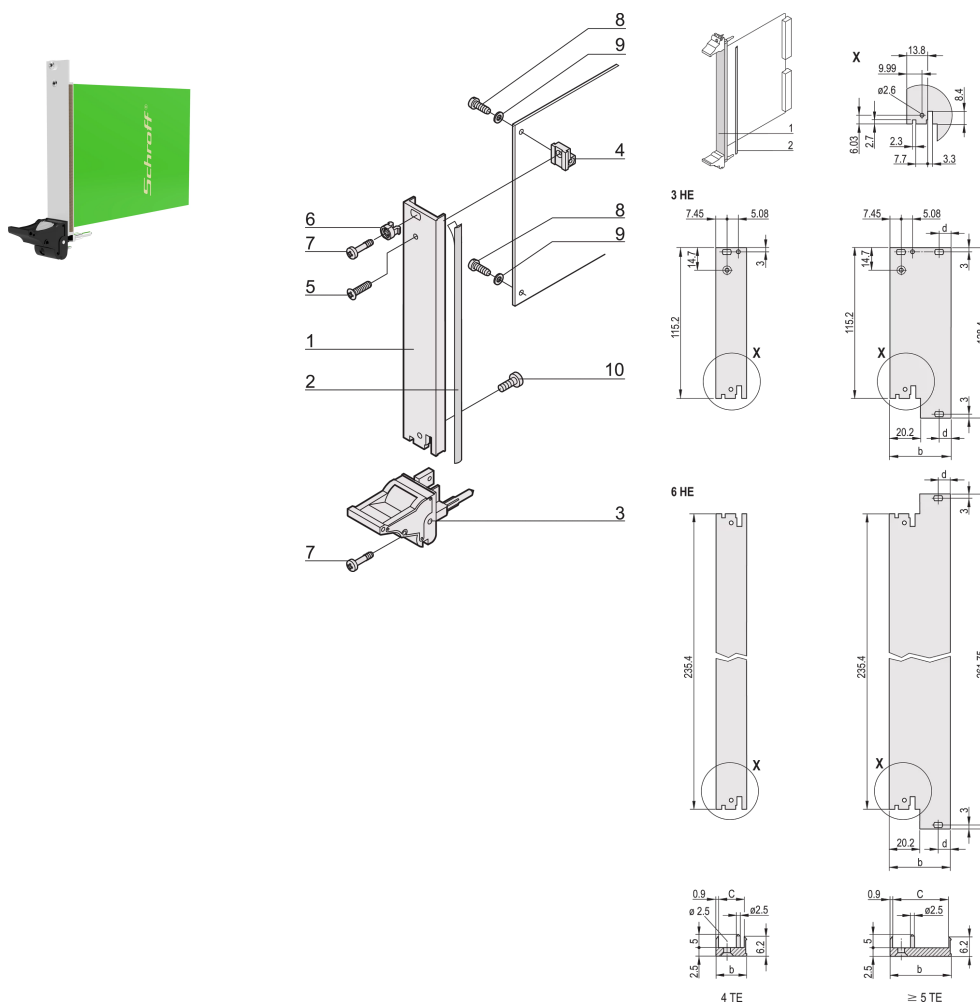

Plug-In Unit Kit With IEL Handle, Shielded, Black 3 U, 12 HP

CATALOG NUMBER

20848-591

Plug-in unit, with IEL inserter/extractor black handle, 3 U, front assembly. The U-shaped front panel enable shielding with a textile gasket.

CERTIFICATIONS

FEATURES

U-shaped front panel for textile gasket

Suitable for insertion and extraction forces up to 700 N (per pair)

Enable the installation of a microswitch

Enable the installation of coding pegs in accordance with IEC 60297-3-103/ IEEE 1101.10

PRODUCT ATTRIBUTES

Rack Width: 12HP

Package Quantity: 1

Handle Type: IEL

Mounting: Screw-on Front

EMC Gasket Type: Textile EMC

Front Finish: Anodized

Rear Finish: Etched

Treated Edges: No

Complies With: IEC 60297-3-102; IEEE 1101.10; IEC 60297-3-103; IEEE 1101.1/11

EMC Shielding: Yes

Finish: Anodized; Passivated

Height (H): 128.4mm

Material: Aluminum

Product Type: Front Panel