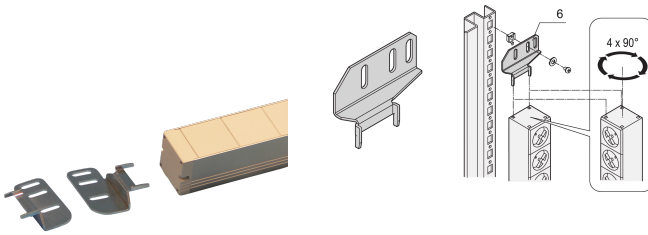

PDU Mounting Bracket for Vertical Mounting

CATALOG NUMBER

20110-068

Assembly kits for PDUs. Allows easy integration of PDUs in a rack.

CERTIFICATIONS

FEATURES

Easy assembly of basic and RackPower PDUs

PRODUCT ATTRIBUTES

Type: Basic PDU

Package Quantity: 2

Material: Stainless Steel

Product Type: Bracket

Gross Weight: 0.142kg

WARNING

nVent products shall be installed and used only as indicated in nVent's product instruction sheets and training materials. Instruction sheets are available at www.nvent.com and from your nVent customer service representative. Improper installation, misuse, misapplication or other failure to completely follow nVent's instructions and warnings may cause product malfunction, property damage, serious bodily injury and death and/or void your warranty.