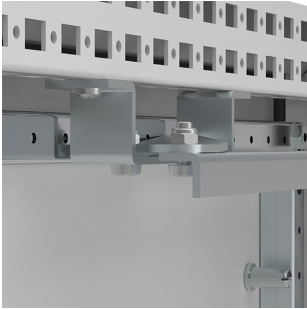

## System actuator, FMA

This actuator makes a slave door fully dependant on the master door of the enclosure assembly.

### FEATURES

---

Description: Used with suited multiple enclosure installations. Activates the locking of the slave doors when the master door is closed. One per master door.

Material: Zinc plated steel.