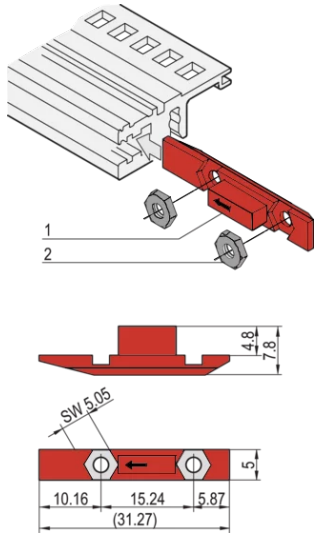

# Slide Nut

The slide nut is inserted into the groove of the horizontal rail instead of the threaded insert to assemble a bottom hinged front panel.

## FEATURES

The slide nut is inserted into the groove of the horizontal rail instead of the threaded insert

## SPECIFICATIONS

- Product Type:** Nut  
**Material:** Polybutylene Terephthalate  
**Type:** Slide Nut

Table 1/1

| Catalog Number | Package Quantity | Works With   | Quick Ship |
|----------------|------------------|--------------|------------|
| 24560-166      | 12               | Front Panels | No         |