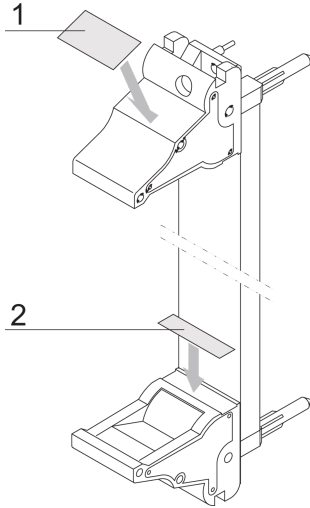

# Plug-In Unit Label Strip for IE-Handle

Polyester, self-adhesive, white label for IET or IEL handles.

## FEATURES

Label strips, Polyester, self-adhesive, white

For IE-handles

## SPECIFICATIONS

**Product Type:** Label

**Material:** Polyethylene

Table 1/1

Catalog Number	Works With	Package Quantity	Quick Ship
60817-340	Front Panels	210	No

Catalog Number	Works With	Package Quantity	Quick Ship
60817-341	Front Panels	320	No