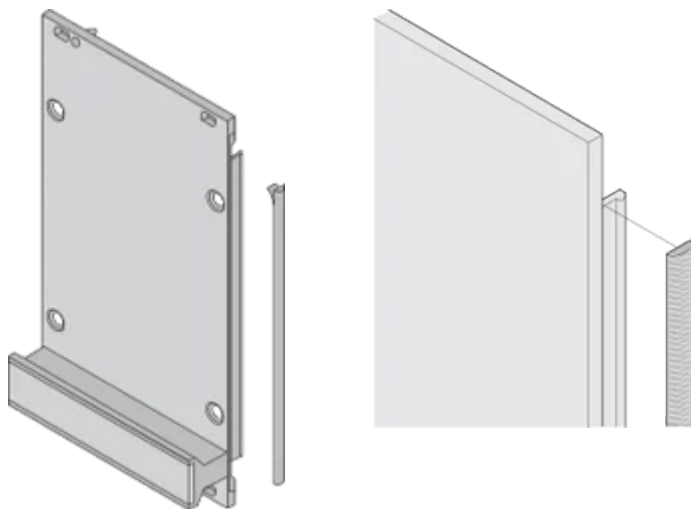

ADDITIONAL PRODUCT DETAILS

EMC gaskets (textile) are required for shielding the front panels.

DIAGRAMS

WARNING

---

nVent products shall be installed and used only as indicated in nVent's product instruction sheets and training materials. Instruction sheets are available at www.nvent.com and from your nVent customer service representative. Improper installation, misuse, misapplication or other failure to completely follow nVent's instructions and warnings may cause product malfunction, property damage, serious bodily injury and death and/or void your warranty.

North America

All locations
+1.763.422.2661
Chat with us:
nvent.com/schroff

Europe

Straubenhardt, Germany
+49.7082.794.0
Betschdorf, France
+33.3.88.90.64.90
Warsaw, Poland
+48.22.209.98.35
Assago, Italy
+39.02.932.7141
Chat with us:
nvent.com/schroff

Asia

Shanghai, China
+86.21.2412.6943
Qingdao, China
+86.532.8771.6101
Singapore
+65.6768.5800
Shin-Yokohama, Japan
+81.45.476.0271
Chat with us:
nvent.com/schroff

Middle East & India

Dubai, United Arab Emirates
+971.4.378.1700
Bangalore, India
+91.80.6715.2001
Istanbul, Turkey
+90.216.250.7374
Chat with us:
nvent.com/schroff

Our powerful portfolio of brands:

CADDY ERICO HOFFMAN ILSCO SCHROFF TRACHTE