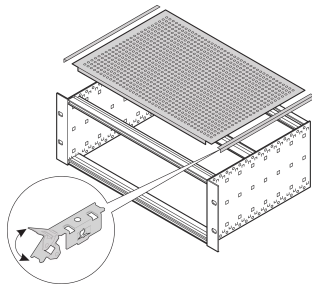

# EuropacPRO Cover Plate, Universal

A cover plate is used for electromagnetic shielding or as mechanical protection. The cover can be used is non-standard boards will be assembled into the subrack.

## FEATURES

Shielding is provided by optional EMC stainless steel gaskets, between cover plate and side panel

For variable positioning of horizontal rails e.g. for PCBs with non-standard formats

Perforation degree 58%