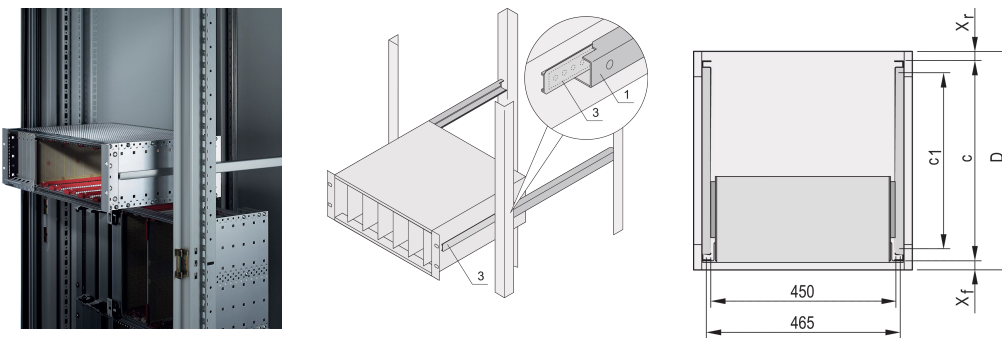

Telescopic Slides C-Profile for Cabinet for Fitting Novastar, 600 mm

CATALOG NUMBER

24562-461

Telescopic slides with guiding profile for fitting in cabinets with 25 kg load capacity.

CERTIFICATIONS

FEATURES

For mounting 84 HP wide subracks in the 19" plane

Loading capacity: 25 kg per pair

The guiding profile (1) is matched to the fixing dimension in the cabinet (it is bolted to the 19" profile of the cabinet); the adaptor Rail (3) is matched to the depth and fixing dimension on the subrack (it is inserted into the guiding profile like a telescopic slide)

PRODUCT ATTRIBUTES

Product Family: Novastar

Depth: 600mm

Package Quantity: 2

Finish: Anodized

Material: Aluminum

Product Type: Telescopic Slide

Type: C Profile

Net Weight: 0.48kg

ADDITIONAL PRODUCT DETAILS

No protection against extraction, no stop at full extension.

The reinforcement Rail and the C-Rails have been tested in accordance with the Russian atomic energy authority GAN standards.