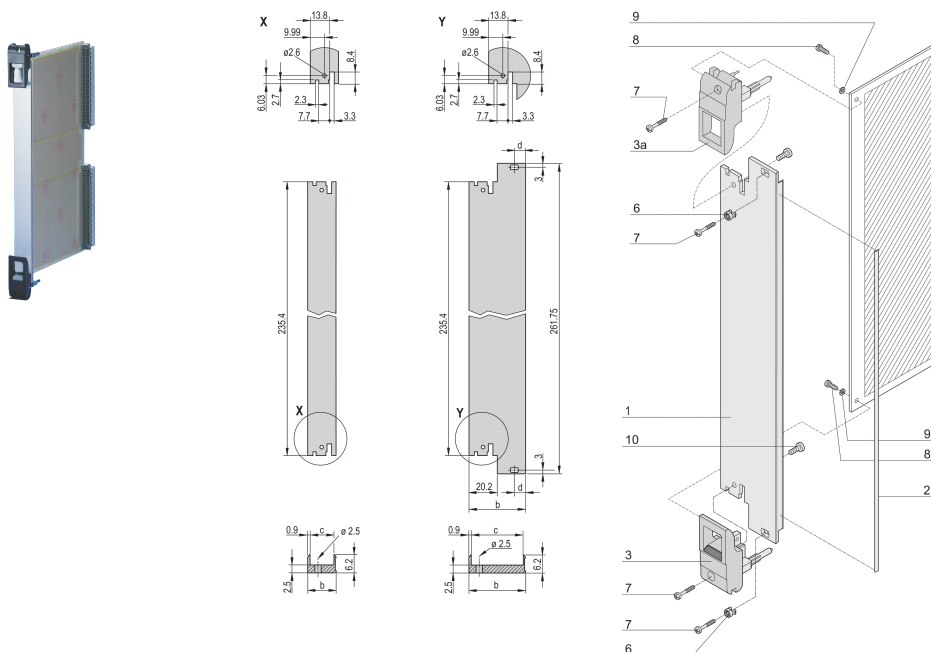

Plug-In Unit Kit With IET Handle, Shielded, Black, 6 U, 8 HP

CATALOG NUMBER

20848-767

Plug-in unit, with IET inserter/extractor black handle, 3 U, front assembly. The U-shaped front panel enable shielding with a textile gasket.

CERTIFICATIONS

FEATURES

U-shaped front panel for textile gasket

Suitable for insertion and extraction forces up to 700 N (per pair)

Enable the installation of a microswitch

Enable the installation of coding pegs in accordance with IEC 60297-3-103/ IEEE 1101.10

PRODUCT ATTRIBUTES

Rack Width: 8HP

Package Quantity: 1

Handle Type: IET

Mounting: Screw-on Front

Gasket Type: Textile EMC

Front Finish: Anodized

Rear Finish: Etched

Treated Edges: No

Complies With: IEC 60297-3-102; IEEE 1101.10; IEC 60297-3-103; IEEE 1101.1/11

EMC Shielding: Yes

Finish: Anodized; Passivated

Height: 261.8mm

Material: Aluminum

Product Type: Front Panel

Rack Height: 6U