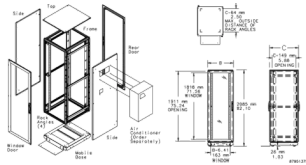

Finish: Powder Coated

Color: Jet Black

Color Code: RAL 9005

Thickness (T): 1.9mm

Hole Type: Square

Rack Units: 42U

Cabinet Package Type: Server, AC Ready

ADDITIONAL PRODUCT DETAILS

Order air conditioner separately.

DIAGRAMS

WARNING

---

nVent products shall be installed and used only as indicated in nVent's product instruction sheets and training materials. Instruction sheets are available at www.nvent.com and from your nVent customer service representative. Improper installation, misuse, misapplication or other failure to completely follow nVent's instructions and warnings may cause product malfunction, property damage, serious bodily injury and death and/or void your warranty.

Our powerful portfolio of brands:

CADDY ERICO HOFFMAN ILSCO SCHROFF TRACHTE