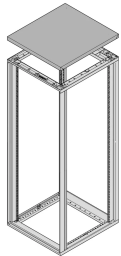

# Novastar Raised Top Cover

Raised top cover for better ventilation and heat escape. Novastar raised top cover is robust and not dismountable from the outside.

## FEATURES

Raised Top cover (31 mm) with all-round air gap of 10 mm

Top cover attached from the inside (no screws on the outside)

Suitable for placing heavy parts on the top cover

Incl. grounding

Robust version, load-carrying capacity 50 kg

## SPECIFICATIONS

- Width:** 553mm
- Product Type:** Cabinet/Rack Top Cover
- Material:** Steel

Table 1/2

Catalog Number	Depth	Package Quantity	Color	Color Code	Finish	Type
25230-037	800mm	1	Black Grey	RAL 7021	Powder Coated	Raised