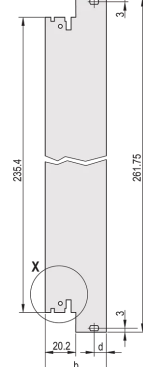

Plug-In Unit Kit With IEL Handle, Shielded, Black, 6 U, 6 HP

CATALOG NUMBER

20848-594

3 HE

6 HE

4 TE

5 TE

Plug-in unit, with IEL inserter/extractor black handle, 6 U, front assembly. The U-shaped front panel enable shielding with a textile gasket.

CERTIFICATIONS

FEATURES

U-shaped front panel for textile gasket

Suitable for insertion and extraction forces up to 700 N (per pair)

Enable the installation of a microswitch

Enable the installation of coding pegs in accordance with IEC 60297-3-103/ IEEE 1101.10

PRODUCT ATTRIBUTES

Rack Width: 6HP

Package Quantity: 1

Handle Type: IEL

Mounting: Screw-on Front; Screw-on Rear IO

Gasket Type: Textile EMC

Front Finish: Anodized

Rear Finish: Etched

Treated Edges: No

Complies With: IEC 60297-3-102; IEEE 1101.10; IEC 60297-3-103; IEEE 1101.1/11

EMC Shielding: Yes

Finish: Anodized; Passivated

Height (H): 261.8mm

Material: Aluminum

Product Type: Front Panel