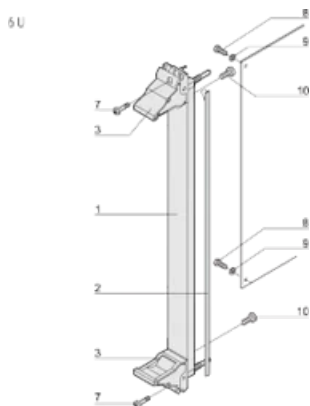

CERTIFICATIONS

FEATURES

U-shaped front panel for textile gasket

Suitable for insertion and extraction forces up to 700 N (per pair)

Enable the installation of a microswitch

Enable the installation of coding pegs in accordance with IEC 60297-3-103/ IEEE 1101.10

PRODUCT ATTRIBUTES

Rack Width: 6HP

Package Quantity: 1

Handle Type: IEL

Mounting: Screw-on Front; Screw-on Rear IO

Gasket Type: Textile EMC

Front Finish: Anodized

Rear Finish: Etched

Treated Edges: No

Complies With: IEC 60297-3-102; IEEE 1101.10; IEC 60297-3-103; IEEE 1101.1/11

EMC Shielding: Yes

Finish: Anodized; Passivated

Height (H): 261.8mm

Material: Aluminum

Product Type: Front Panel

Rack Height: 6U

Type: Front Panel with Handle (PIU)

Width (W): 30.1mm

Gross Weight: 0.145kg

DIAGRAMS

WARNING

nVent products shall be installed and used only as indicated in nVent's product instruction sheets and training materials. Instruction sheets are available at www.nvent.com and from your nVent customer service representative. Improper installation, misuse, misapplication or other failure to completely follow nVent's instructions and warnings may cause product malfunction, property damage, serious bodily injury and death and/or void your warranty.