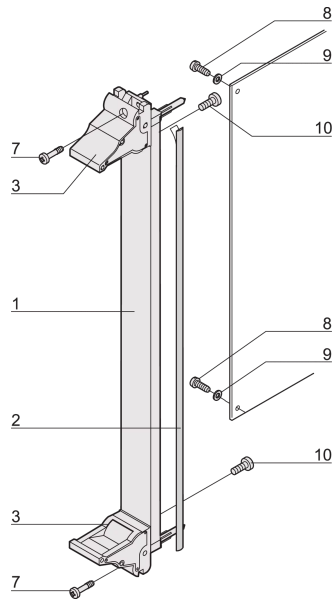

Plug-In Unit Kit With IEL Handle, Shielded, Black, 6 U, 6 HP

CATALOG NUMBER

20848-594

3 HE

6 HE

4 TE

5 TE

Plug-in unit, with IEL inserter/extractor black handle, 6 U, front assembly. The U-shaped front panel enable shielding with a textile gasket.

CERTIFICATIONS

FEATURES

U-shaped front panel for textile gasket

Suitable for insertion and extraction forces up to 700 N (per pair)

Enable the installation of a microswitch

Enable the installation of coding pegs in accordance with IEC 60297-3-103/ IEEE 1101.10

PRODUCT ATTRIBUTES

Rack Width: 6HP

Package Quantity: 1

Handle Type: IEL

Mounting: Screw-on Front; Screw-on Rear IO

Gasket Type: Textile EMC

Front Finish: Anodized

Rear Finish: Etched

Treated Edges: No

Complies With: IEC 60297-3-102; IEEE 1101.10; IEC 60297-3-103; IEEE 1101.1/11

EMC Shielding: Yes

Finish: Anodized; Passivated

Height (H): 261.8mm

Material: Aluminum

Product Type: Front Panel