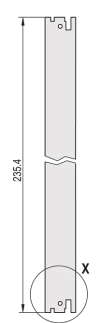

Plug-In Unit Kit With IEL Handle, Shielded, Black, 6 U, 6 HP

CATALOG NUMBER

20848-594

3 HE

6 HE

4 TE

5 TE

Plug-in unit, with IEL inserter/extractor black handle, 6 U, front assembly. The U-shaped front panel enable shielding with a textile gasket.

CERTIFICATIONS

FEATURES

U-shaped front panel for textile gasket

Suitable for insertion and extraction forces up to 700 N (per pair)

Enable the installation of a microswitch

Enable the installation of coding pegs in accordance with IEC 60297-3-103/ IEEE 1101.10

PRODUCT ATTRIBUTES

Rack Width: 6HP

Package Quantity: 1

Handle Type: IEL

Mounting: Screw-on Front; Screw-on Rear IO

Gasket Type: Textile EMC

Front Finish: Anodized

Rear Finish: Etched

Treated Edges: No

Complies With: IEC 60297-3-102; IEEE 1101.10; IEC 60297-3-103; IEEE 1101.1/11

EMC Shielding: Yes

Finish: Anodized; Passivated

Height (H): 261.8mm

Material: Aluminum

Product Type: Front Panel