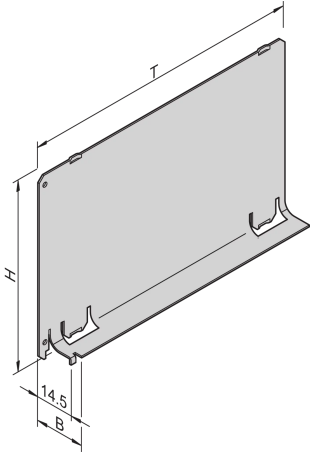

Air Baffle Without Front Panel

The air baffle without a partial front panel can be combined with a front panel that covers the complete width. It covers an empty slot to eliminate an air leak.

CERTIFICATIONS

FEATURES

Air baffles eliminate air leaks from empty slots

Cover is pushed into the guide rail

SPECIFICATIONS

- Product Type:** Air Baffle
- Material:** Aluminum
- Product Family:** EuropacPRO; RatiopacPRO; RatiopacPRO AIR; CompacPRO; PropacPRO; Inpac
- Type:** Without Front Panel

Table 1/1

Catalog Number	Rack Height	Package Quantity	Depth	Rack Width	Works With	Quick Ship
34562-827	6U	1	220mm	4HP	Subracks, Cases	No

CatalogNumber	Rack Height	Package Quantity	Depth	Rack Width	Works With	Quick Ship
34562-824	3U	1	220mm	4HP	Subracks, Cases	No
34562-826	6U	1	160mm	4HP	Subracks, Cases	No
34562-823	3U	1	160mm	4HP	Subracks, Cases	No