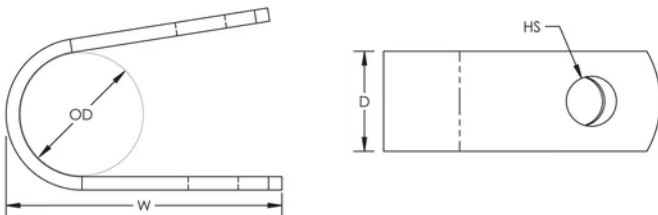

Single Hole Cable Strap

CERTIFICATIONS

FEATURES

Secures lightning protection conductors and prevents displacement

Mechanically secured with screws or nails

SPECIFICATIONS

Table 1/2

| Catalog Number | Article Number | Material | Outer Diameter (OD) | Depth (D) | Width (W) | Hole Size (HS) |
|----------------|----------------|----------|---------------------|-----------|-----------|----------------|
| PC010C | 711390 | Copper | 10 mm | 15mm | 42 mm | 7 mm |
| LPC801 | | Copper | 11.91 mm | 9.84mm | 25 mm | 4.76 mm |
| PC008A | 711370 | Aluminum | 7 mm | 10mm | 28 mm | 5 mm |
| LPC805 | | Copper | 12.7 mm | 15.88mm | 31.75 mm | 7.14 mm |

| CatalogNumber | Article Number | Material | Outer Diameter (OD) | Depth (D) | Width (W) | Hole Size (HS) |
|---------------|----------------|----------|---------------------|-----------|-----------|----------------|
| LPA805 | | Aluminum | 12.7 mm | 15.88mm | 31.75 mm | 7.14 mm |

ADDITIONAL PRODUCT DETAILS

Typically installed every 3' (0.9 m) of conductor.

DIAGRAMS

WARNING

nVent products shall be installed and used only as indicated in nVent's product instruction sheets and training materials. Instruction sheets are available at www.nvent.com and from your nVent customer service representative. Improper installation, misuse, misapplication or other failure to completely follow nVent's instructions and warnings may cause product malfunction, property damage, serious bodily injury and death and/or void your warranty.