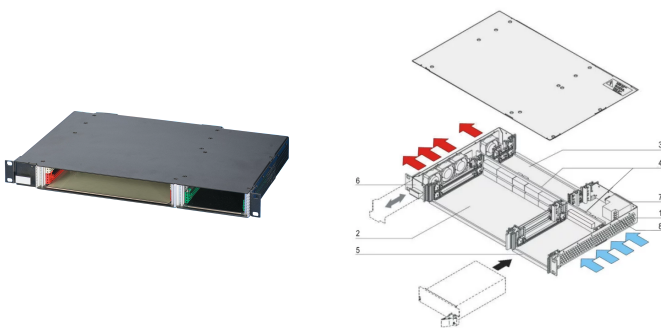

CPCI System for Pluggable PSU, Horizontal, 1 U, 2 Slot

CATALOG NUMBER

24579-078

1 U CompactPCI System with horizontal Card Cage for two 6 U Boards, two RTM Boards and one CompactPCI 3 U Pluggable Power Supply.

CERTIFICATIONS

FEATURES

In accordance with IEC 60297-3-101, -102, -103; IEEE 1101.1, 1101.10/11; backplane in accordance with PICMG 2.0 rev. 3.0

System with horizontal card cage. Board format Front: 6 U, 160 mm deep; Rear I/O: 6 U, 80 mm deep

Backplane (signal and power backplane in one unit) 2 slot, 6 U, 64 bit, System slot left, Power connector (1 x P 47)

Heat dissipation by hot-swap fan unit (airflow right to left)

Prepared for the assembly of a 19" CompactPCI power supply (3 U, 8 HP)

PRODUCT ATTRIBUTES

Product Type: System

Number of Slots: 2

Type: 19" Rack Mount

Backplane Type: 6 U CompactPCI

Data Transfer: 64-bit PCI Bus

Power per Slot: 40W

Input Voltage AC: 100 – 240V