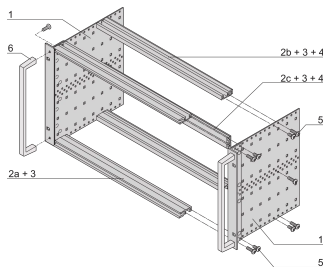

# EuropacPRO 19" Subrack Kit for Backplane, Heavy, Retrofit Shielding, With Front Handle, 6 U, 355 mm

CATALOG NUMBER

**24567-464**

Non-EMC shielded subrack for backplane mounting, heavy version with tox welded side panels and front handle.

## FEATURES

---

Subrack with side panel type H ("Heavy"), 19" bracket is firmly fixed to side panel (tox-cold welded)

Supplied as space-saving flat-pack

Rear horizontal rail for backplane mounting with insulation strip

Horizontal rail type "Heavy"

Shock and Vibration resistance up to 5 g

IP 20, in accordance with IEC 60529

Shock and vibration tested to the German "Bahn" standards BN 411002, BN 411003

Internal and external dimensions in accordance with: IEC 60297-3-100, -101, IEEE 1101.1