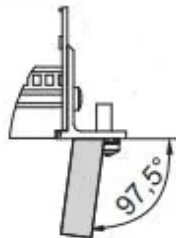

# EuropacPRO 19" Subrack Kit for Backplane, Heavy, Retrofit Shielding, With Front Handle, 6 U, 355 mm

CATALOG NUMBER

**24567-464**

Non-EMC shielded subrack for backplane mounting, heavy version with tox welded side panels and front handle.