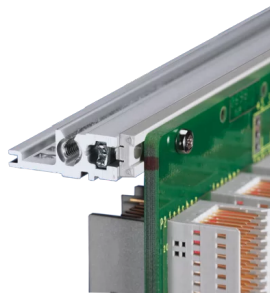

# EuropacPRO 19" Subrack Kit for Backplane, Heavy, Retrofit Shielding, With Front Handle, 6 U, 355 mm

CATALOG NUMBER

**24567-464**

Non-EMC shielded subrack for backplane mounting, heavy version with tox welded side panels and front handle.

## FEATURES

---

Subrack with side panel type H ("Heavy"), 19" bracket is firmly fixed to side panel (tox-cold welded)

Supplied as space-saving flat-pack

Rear horizontal rail for backplane mounting with insulation strip

Horizontal rail type "Heavy"

Shock and Vibration resistance up to 5 g

IP 20, in accordance with IEC 60529

Shock and vibration tested to the German "Bahn" standards BN 411002, BN 411003

Internal and external dimensions in accordance with: IEC 60297-3-100, -101, IEEE 1101.1