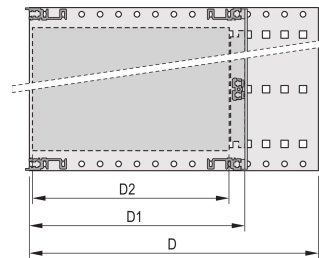

EuropacPRO 19" Subrack Kit for Backplane, Heavy, Retrofit Shielding, With Front Handle, 6 U, 355 mm

CATALOG NUMBER

24567-464

Non-EMC shielded subrack for backplane mounting, heavy version with tox welded side panels and front handle.

CERTIFICATIONS