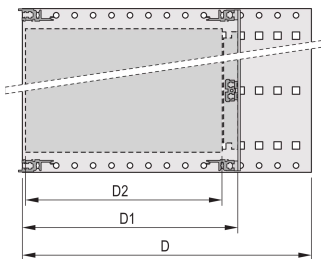

EuropacPRO 19" Subrack Kit for Backplane, Retrofit Shielding, 3 U, 235 mm

CATALOG NUMBER

24563-132

Non-shielded subrack for backplane mounting.

CERTIFICATIONS

FEATURES

Subrack with side panel type F ("flexible"), front 19" bracket included, depth-adjustable 19" bracket sold separately (not included in items delivered)

Rear horizontal rail for backplane mounting with insulation strip

Aluminum construction

IP 20, in accordance with IEC 60529

Modifications such as cutouts, different finishes or dimensions available