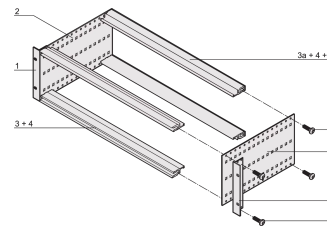

EuropacPRO 19" Subrack Kit for Backplane, Retrofit Shielding, 3 U, 235 mm

CATALOG NUMBER

24563-132

Non-shielded subrack for backplane mounting.

CERTIFICATIONS

FEATURES

Subrack with side panel type F ("flexible"), front 19" bracket included, depth-adjustable 19" bracket sold separately (not included in items delivered)

Rear horizontal rail for backplane mounting with insulation strip

Aluminum construction

IP 20, in accordance with IEC 60529

Modifications such as cutouts, different finishes or dimensions available

Supplied as space-saving flat-pack

Horizontal rail type "light"

Internal and external dimensions in accordance with: IEC 60297-3-100, -101, IEEE 1101.1

PRODUCT ATTRIBUTES

Rack Height: 3U

Depth: 235mm

Package Quantity: 1

For Mounting: Backplane

Board Depth: 160mm; 220mm

Gasket Type: Stainless Steel EMC (retrofittable)

Handle Included: No

Mounting: Rack

Complies With: IEC 60297-3-103

EMC Shielding: No

Finish: Anodized; Passivated

Material: Aluminum