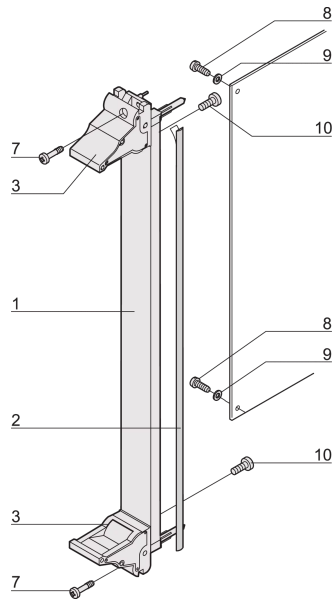

3 HE

6 HE

4 TE

5 TE

Plug-in unit, with IEL inserter/extractor black handle, 6 U, front assembly. The U-shaped front panel enable shielding with a textile gasket.

CERTIFICATIONS