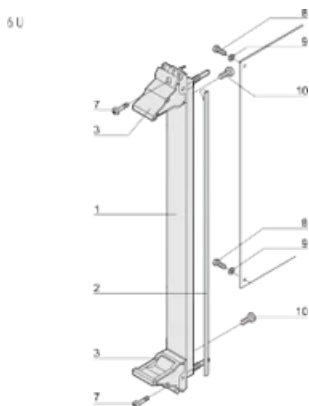

Rear Finish: Etched

Treated Edges: No

Complies With: IEC 60297-3-102; IEEE 1101.10; IEC 60297-3-103; IEEE 1101.1/11

EMC Shielding: Yes

Finish: Anodized; Passivated

Height (H): 261.8mm

Material: Aluminum

Product Type: Front Panel

Rack Height: 6U

Type: Front Panel with Handle (PIU)

Width (W): 50.5mm

Net Weight: 0.19kg

## DIAGRAMS

---