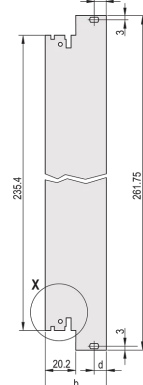

# Plug-In Unit Kit With IEL Handle, Shielded, Black, 6 U, 10 HP

CATALOG NUMBER

---

**20848-597**

3 HE

6 HE

4 TE

5 TE

## FEATURES

---

U-shaped front panel for textile gasket

Suitable for insertion and extraction forces up to 700 N (per pair)

Enable the installation of a microswitch

Enable the installation of coding pegs in accordance with IEC 60297-3-103/ IEEE 1101.10

## PRODUCT ATTRIBUTES

---

Rack Width: 10HP

Package Quantity: 1

Handle Type: IEL

Mounting: Screw-on Front; Screw-on Rear IO

Gasket Type: Textile EMC

Front Finish: Anodized

Rear Finish: Etched

Treated Edges: No

Complies With: IEC 60297-3-102; IEEE 1101.10; IEC 60297-3-103; IEEE 1101.1/11

EMC Shielding: Yes

Finish: Anodized; Passivated

Height (H): 261.8mm

Material: Aluminum

Product Type: Front Panel