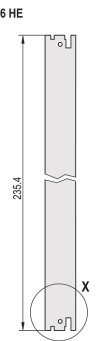

# Plug-In Unit Kit With IEL Handle, Shielded, Black, 6 U, 10 HP

CATALOG NUMBER

---

**20848-597**

3 HE

6 HE

4 TE

5 TE

Plug-in unit, with IEL inserter/extractor black handle, 6 U, front assembly. The U-shaped front panel enable shielding with a textile gasket.

## PRODUCT ATTRIBUTES

---

Rack Width: 10HP

Package Quantity: 1

Handle Type: IEL

Mounting: Screw-on Front; Screw-on Rear IO

Gasket Type: Textile EMC

Front Finish: Anodized

Rear Finish: Etched

Treated Edges: No

Complies With: IEC 60297-3-102; IEEE 1101.10; IEC 60297-3-103; IEEE 1101.1/11

EMC Shielding: Yes

Finish: Anodized; Passivated

Height (H): 261.8mm

Material: Aluminum

Product Type: Front Panel