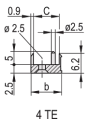

3 HE

6 HE

4 TE

5 TE

Plug-in unit, with IEL inserter/extractor black handle, 6 U, front assembly. The U-shaped front panel enable shielding with a textile gasket.

CERTIFICATIONS