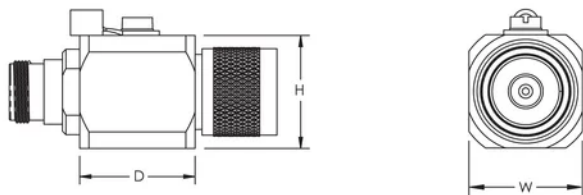

DIAGRAMS

WARNING

---

nVent products shall be installed and used only as indicated in nVent's product instruction sheets and training materials. Instruction sheets are available at www.nvent.com and from your nVent customer service representative. Improper installation, misuse, misapplication or other failure to completely follow nVent's instructions and warnings may cause product malfunction, property damage, serious bodily injury and death and/or void your warranty.

North America

+1.800.753.9221

Option 1 – Customer Care

Option 2 – Technical

Support

Europe

Netherlands:

+31 800-0200135

France:

+33 800 901 793

Europe

Germany:

800 1890272

Other Countries:

+31 13 5835404

APAC

Shanghai:

+ 86 21 2412 1618/19

Sydney:

+61 2 9751 8500

Our powerful portfolio of brands:

CADDY

ERICO

HOFFMAN

ILSCO

SCHROFF

TRACHTE