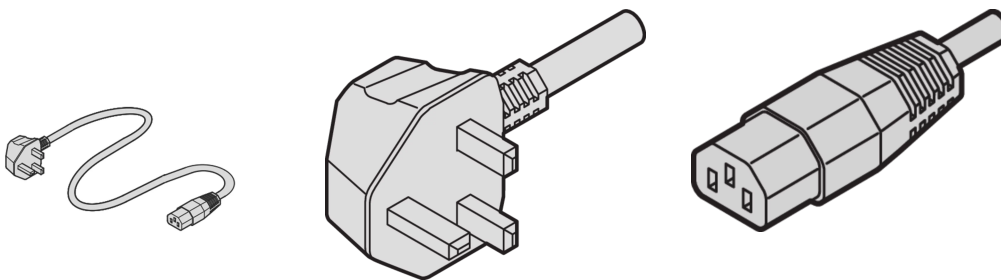

Mains Cable, BS to IEC C13, 2.5 m, Black

CATALOG NUMBER

60103-137

nVent SCHROFF Mains cable provides practical, universal fastening with variable attachment facilities. They are general in nature and fit in to different applications like Fans, cabinet lights, etc., Industrial PC connections, Uninterruptible power supplies, Systems.

CERTIFICATIONS

FEATURES

Applications: Fans, cabinet lights, Industrial PC connections, Uninterruptible power supplies and Systems

PRODUCT ATTRIBUTES

Input Connector: BS = British Standard

Output Connector: IEC C13

Length: 2500mm

Package Quantity: 1

Color: Black

Connector Type: Straight

Material: PVC

Product Type: Cable

WARNING

nVent products shall be installed and used only as indicated in nVent's product instruction sheets and training materials. Instruction sheets are available at www.nvent.com and from your nVent customer service representative. Improper installation, misuse, misapplication or other failure to completely follow nVent's instructions and warnings may cause product malfunction, property damage, serious bodily injury and death and/or void your warranty.