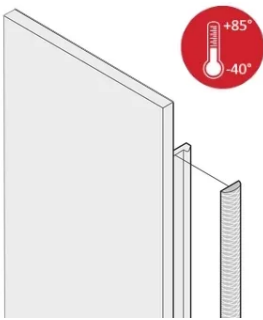

# Front Panel EMC Textile Shielding Kit, -40... +85°C, 6 U; 10 pieces

## CATALOG NUMBER

**21102-855**

The textile EMC gaskets are inserted into a slot on the right hand side of the U-shaped front panels. The gaskets are glued to the front panel. For an expanded temperature range up to +85°C.

## FEATURES

Textile EMC gasket is affixed laterally on the front panel or in the groove of the right-hand profile as appropriate.

Profile seal is bonded onto the contact surface of the 19" bracket or of the rear angle and sets up the conductive connection to the U-shaped front panels