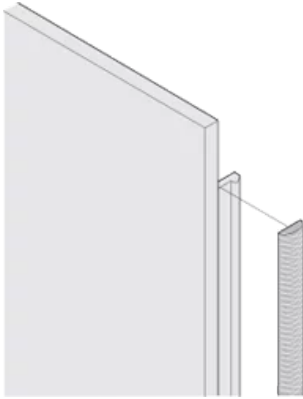

Product Type: Shielding Kit

Works With: Subracks; Cases; Front Panels

ADDITIONAL PRODUCT DETAILS

EMC gaskets (textile) are required for shielding the front panels.

DIAGRAMS

WARNING

nVent products shall be installed and used only as indicated in nVent's product instruction sheets and training materials. Instruction sheets are available at www.nvent.com and from your nVent customer service representative. Improper installation, misuse, misapplication or other failure to completely follow nVent's instructions and warnings may cause product malfunction, property damage, serious bodily injury and death and/or void your warranty.

North America

All locations
+1.763.422.2661
Chat with us:
nvent.com/schroff

Europe

Straubenhardt, Germany
+49.7082.794.0
Betschdorf, France
+33.3.88.90.64.90
Warsaw, Poland
+48.22.209.98.35
Assago, Italy
+39.02.932.7141
Chat with us:
nvent.com/schroff

Asia

Shanghai, China
+86.21.2412.6943
Qingdao, China
+86.532.8771.6101
Singapore
+65.6768.5800
Shin-Yokohama, Japan
+81.45.476.0271
Chat with us:
nvent.com/schroff

Middle East & India

Dubai, United Arab Emirates
+971.4.378.1700
Bangalore, India
+91.80.6715.2001
Istanbul, Turkey
+90.216.250.7374
Chat with us:
nvent.com/schroff

Our powerful portfolio of brands:

CADDY ERICO HOFFMAN ILSCO SCHROFF TRACHTE