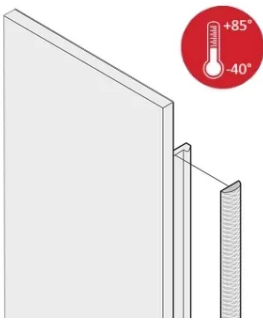

Front Panel EMC Textile Shielding Kit, - 40...+85°C, 3 U, 100 Pieces

CATALOG NUMBER

21102-854

The textile EMC gaskets are inserted into a slot on the right hand side of the U-shaped front panels. The gaskets are glued to the front panel. For an expanded temperature range up to +85°C.

CERTIFICATIONS

FEATURES

Textile EMC gasket is affixed laterally on the front panel or in the groove of the right-hand profile as appropriate.

Profile seal is bonded onto the contact surface of the 19" bracket or of the rear angle and sets up the conductive connection to the U-shaped front panels

Temperature range -40 °C ... +85 °C

PRODUCT ATTRIBUTES

Rack Height: 3U

Package Quantity: 100

Material: Thermoplastic Elastomer

Product Family: EuropacPRO; PropacPRO; RatiopacPRO AIR; PropacPRO; Frame Type Plug-In Unit