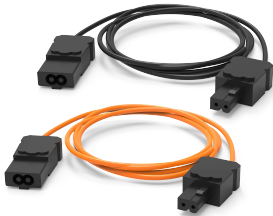

# Compact LED Light Connection Cable, CELC

Ready-to-use cables for power supply. Cables are available in orange and black.

## FEATURES

---

Benefit: fast, tool-free assembly, thanks to pre-fabricated connectors

Advantage: pre-fabricated cables to be used with LED enclosure lights, make installation faster and easier

Feature: connection cables for compact LED enclosure light

## SPECIFICATIONS

---

**Material:** Plastic  
**Finish:** Smooth Matte

Table 1/1

Catalog Number	Length	Color	Nominal Voltage	Input Voltage AC	Cable Type	Quick Ship
CELC3001PBUL	3000mm	Black	250V	250V max	Connection Cable	No
CELC3001PO	3000mm	Orange	250V	250V max	Connection Cable	No
CELC3001PB	3000mm	Black	250V	250V max	Connection Cable	No