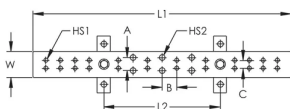

CatalogNumber	Tin Plating	Length 1 (L1)	Length 2 (L2)	Hole Size 1 (HS1)	Hole Size 1 Number of Pairs	Hole Size 2 (HS2)
TGBA12L06PT	Yes	305 mm	229 mm	8 mm	6	11 mm
TGBA12L06P	No	305 mm	229 mm	8 mm	6	11 mm
TGBA20L12PT	Yes	508 mm	229 mm	8 mm	12	11 mm
TGBA24L14P	No	610 mm	457 mm	8 mm	14	11 mm
TGBA24L14PT	Yes	610 mm	457 mm	8 mm	14	11 mm

Table 2/2

Catalog Number	Hole Size 2 Number of Pairs	A	B	C
TGBA29L18PT	5	25.4 mm	28.6 mm	15.9 mm
TGBA12L06PT	3	25.4 mm	28.6 mm	15.9 mm
TGBA12L06P	3	25.4 mm	28.6 mm	15.9 mm
TGBA20L12PT	3	25.4 mm	28.6 mm	15.9 mm
TGBA24L14P	5	25.4 mm	28.6 mm	15.9 mm
TGBA24L14PT	5	25.4 mm	28.6 mm	15.9 mm

DIAGRAMS

WARNING

nVent products shall be installed and used only as indicated in nVent's product instruction sheets and training materials. Instruction sheets are available at www.nvent.com and from your nVent customer service representative. Improper installation, misuse, misapplication or other failure to completely follow nVent's instructions and warnings may cause product malfunction, property damage, serious bodily injury and death and/or void your warranty.