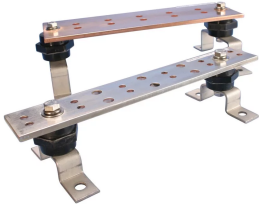

# Telecom Grounding Busbar

## FEATURES

Meets TIA-607-C and TIA-607-D conforms to BICSI® recommendations

Complies with NEMA® standards

Accepts two hole lugs with 5/16" or 7/16" bolt holes (hardware not included)

Telecom grounding busbar splice kits are available to extend the length of the busbar

## SPECIFICATIONS

**Thickness (T):** 6.35 mm  
**Width (W):** 50.8 mm  
**Material:** Copper

Table 1/2

Catalog Number	Tin Plating	Length 1 (L1)	Length 2 (L2)	Hole Size 1 (HS1)	Hole Size 1 Number of Pairs	Hole Size 2 (HS2)
TGBA29L18PT	Yes	737 mm	457 mm	8 mm	18	11 mm