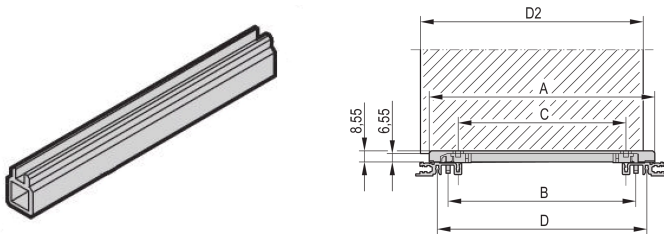

Guide Rail Multi Piece, Mid-Piece, Plastic Extrusion, 280 mm, 2 mm Groove Width, Grey, 10 Pieces

CATALOG NUMBER

34564-893

Guide rail mid-piece for individual multi-piece guide rails out of plastic or Aluminum extrusion. Suitable for Standard, Accessory, 4.4" PCB types and end pieces with coding.

CERTIFICATIONS

FEATURES

Middle profile for mounting guide rails for 2 mm groove width

2 plastic end pieces are required; these are pushed on to both ends of the middle profile

Guide rails can be clipped into horizontal rails (Al extrusion) or into 1.5 mm thick plates

Storage temperature: from -40 °C ... 130 °C

PRODUCT ATTRIBUTES

Material: PVC

Color: Grey

Package Quantity: 1

Board Depth: 280mm

Groove Width: 2

Color Code: RAL 7035

Delivery may be in Standard Pack Quantity (SPQ). Pricing is per individual item.

One guide rail consists of 1 pair of head pieces and 1 profile piece.

Please take into consideration that deliveries may be carried out in the stated SPQs (SPQ, e.g. 5 pieces, 10 pieces, 50 pieces, etc.). Differing order quantities (e.g. 2 pieces) may be changed to the next possible delivery quantity = Standard Pack Quantity.