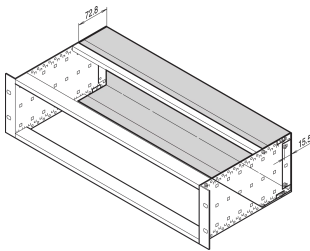

# EuropacPRO Rear Hood for Stainless Steel EMC Gasket, 3 U, 84 HP

## CATALOG NUMBER

**34561-752**

The rear hood is used as a shielded rear boundary and requires 60 mm space. Therefore if the rear hood is used, the side panel depth must be 60 mm greater than the board depth. Contact between the rear hood and the horizontal rails is established by the stainless steel contact strip for the cover plate. Thus no additional EMC sealing is necessary. Rear hood cannot be used simultaneously with rear corner profile.